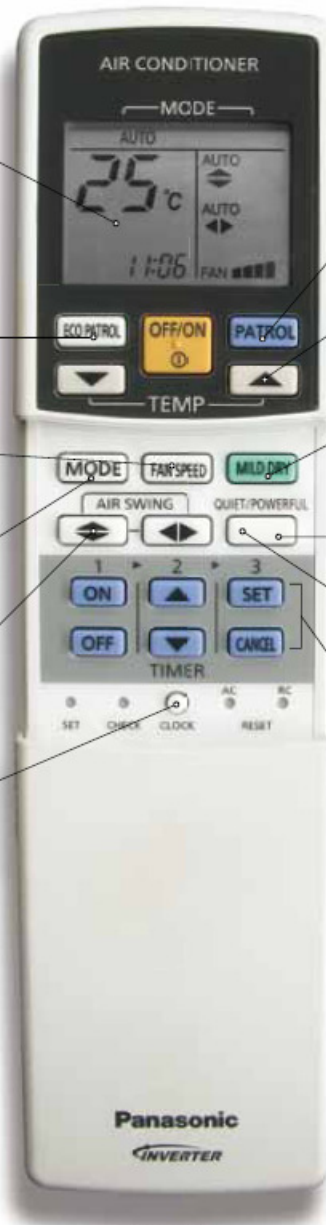

The Nest Healesville Accommodation – Air Conditioner Controller

LCD display for an easy overview of the operation status

Press once each time you need to activate Eco Patrol. For even more savings, press a second time to access Eco Patrol Mode Two. Please refer to Operating Instructions to find out more

Adjusts the fan speed

Recommend AUTO

Toggles between AUTO, HEAT, COOL and DRY setting mode

Recommend AUTO

Sets the Airflow

Recommend AUTO

Sets the actual time (hour and minute)

Activates the air-purifying function even when the air conditioner is switched off

Recommend OFF

Press up or down to set the temperature

Maintain higher level of Relative Humidity

Stronger airflow to cool the room more quickly

Reduces the indoor operating sound

Sets the 24-hour ON & OFF Timer or 24-hour Dual ON & OFF Timer

Wireless